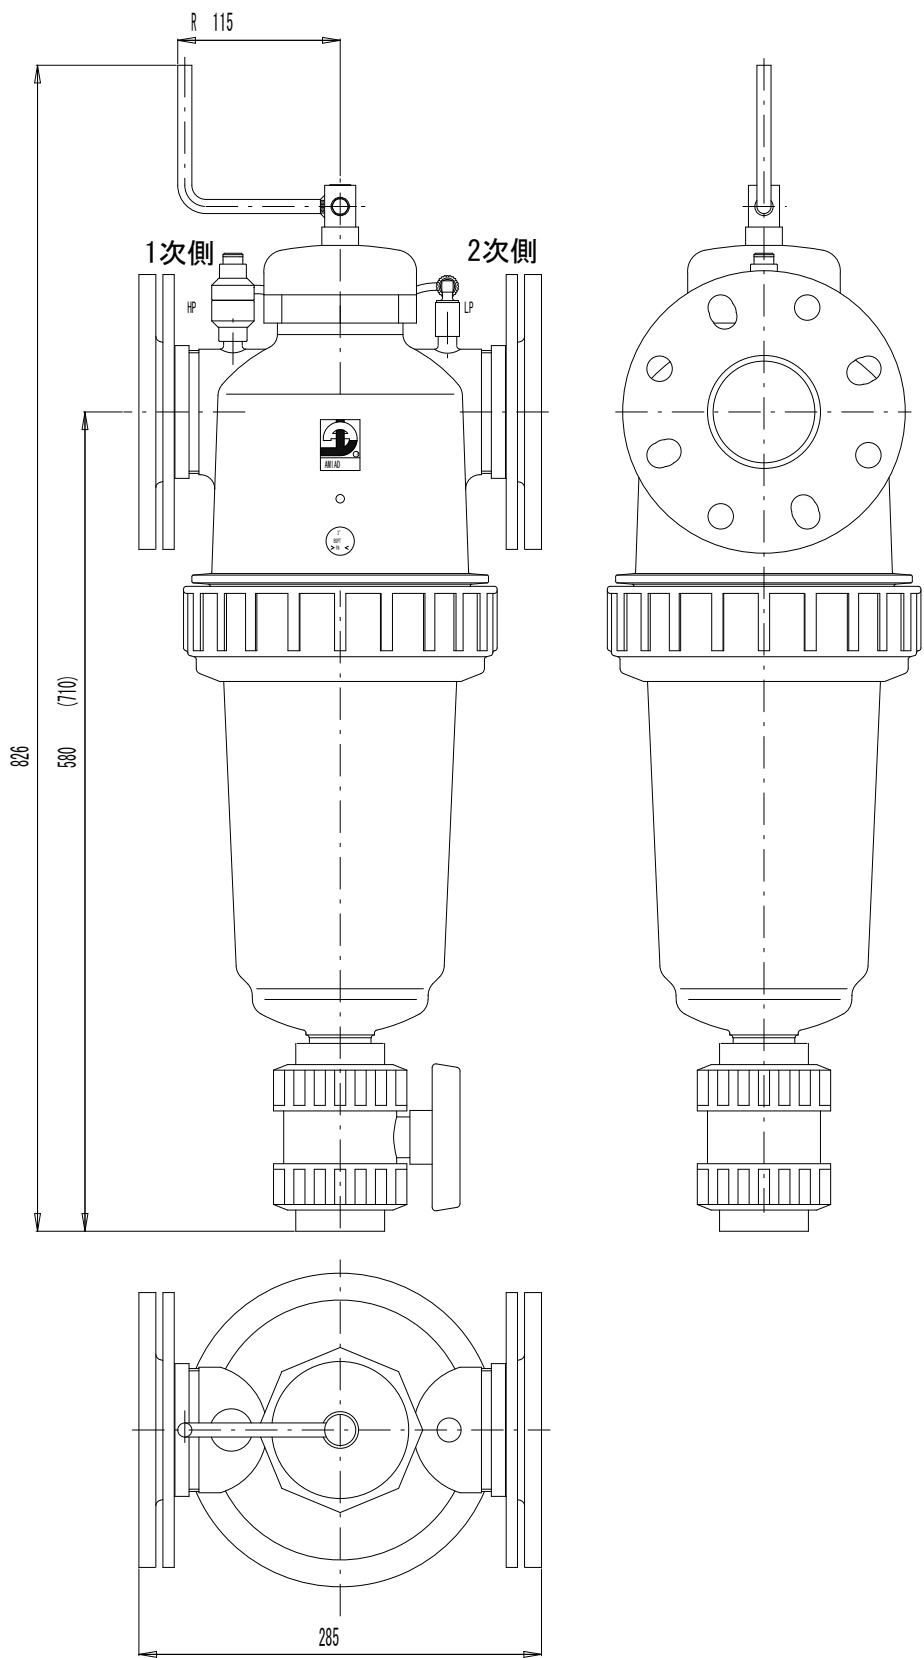

* 保守管理上の最小寸法

吸引式半自動洗浄フィルター寸法図 50A(2'') T SS

CAT. NO. 01-2021-2131-0000

DRAWING NO. 202p091

DIMENSIONS IN MM

DRAWN BY: JANNA

APPRV:

DATE: 30/04/00

SIGNED:

吸引式半自動洗浄フィルター寸法図 50A(2'') 2TS SS

CAT. NO. 01-2221-2131-x

DRAWN BY: JANNA

DATE: 13/02/00

DRAWING NO. 222p091

APPRV:

SIGNED:

DIMENSIONS IN MM

吸引式半自動洗浄フィルター寸法図 80A(3'') T SS、フランジ付

CAT. NO. 01-3021-2101-x

DRAWING NO. 302p091

DIMENSIONS IN MM

DRAWN BY: JANNA

APPRV:

DATE: 21/09/03