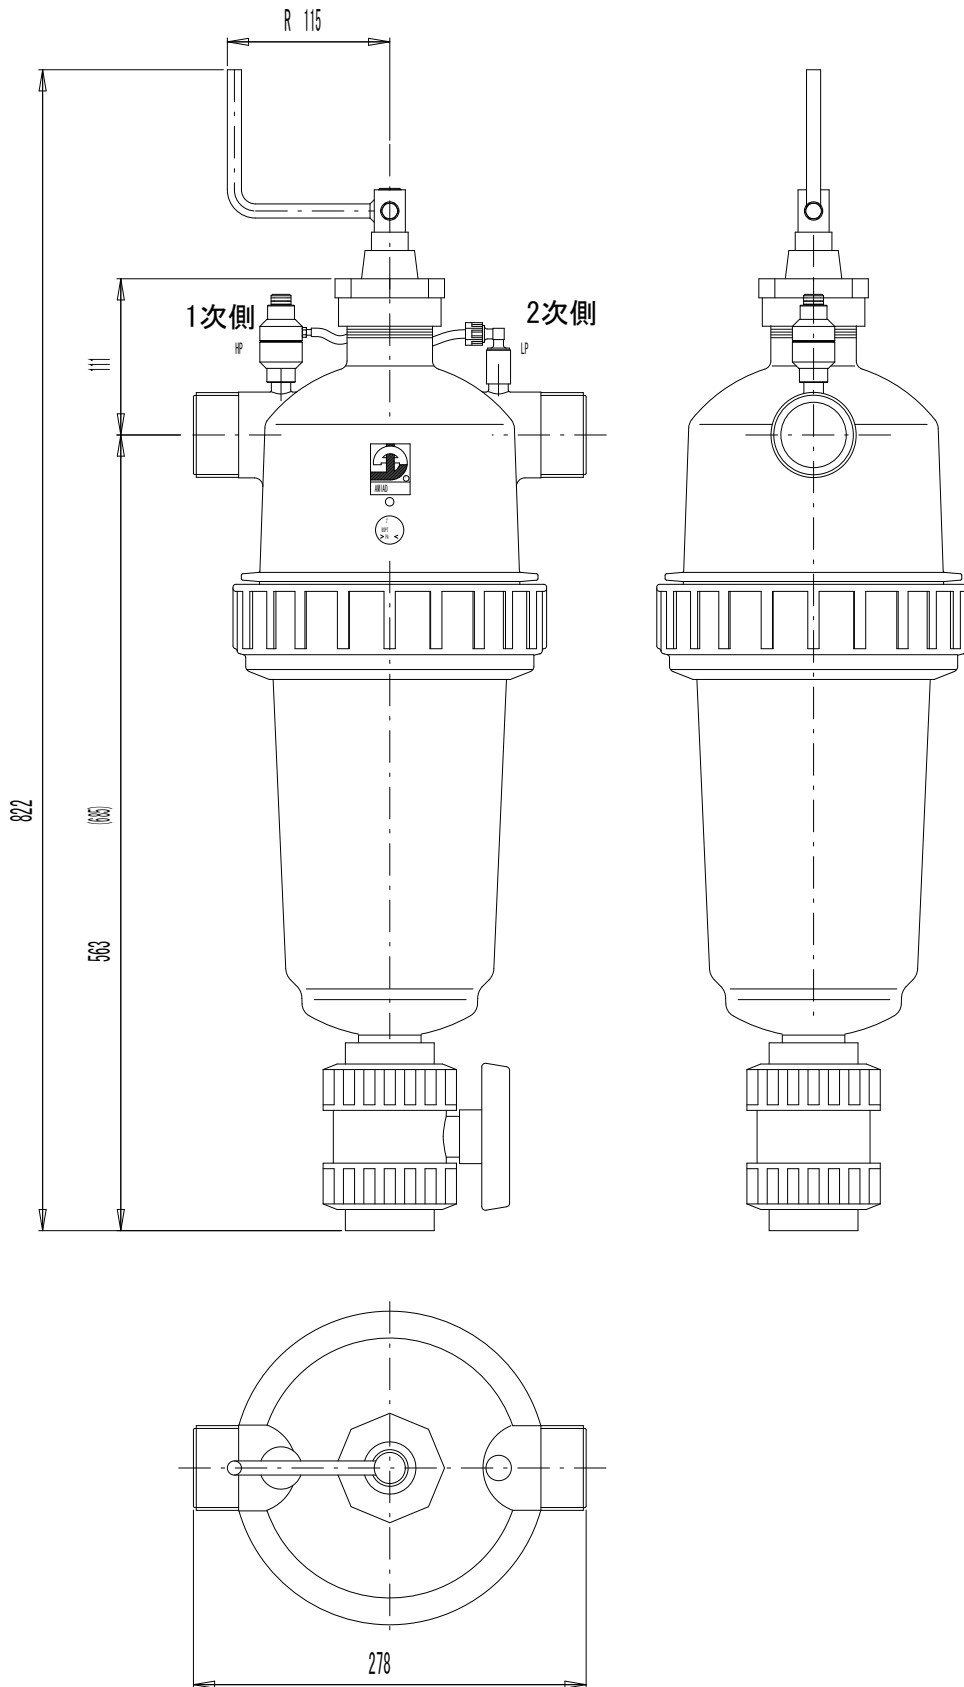

* 保守管理上の最小寸法

吸引式半自動洗浄フィルター寸法図 50A(2'') T SS

CAT. NO. 01-2021-2131-0000

DRAWING NO. 202p091

DIMENSIONS IN MM

DRAWN BY: JANNA

APPRV:

DATE: 30/04/00

SIGNED:

吸引式半自動洗浄フィルター寸法図 50A(2'') 2TS SS

CAT. NO. 01-2221-2131-x

DRAWN BY: JANNA

DATE: 13/02/00

DRAWING NO. 222p091

APPRV:

SIGNED:

DIMENSIONS IN MM

吸引式半自動洗浄フィルター寸法図 80A(3'') T SS、フランジ付

CAT. NO. 01-3021-2101-x

DRAWING NO. 302p091

DIMENSIONS IN MM

DRAWN BY: JANNA

APPRV:

DATE: 21/09/03