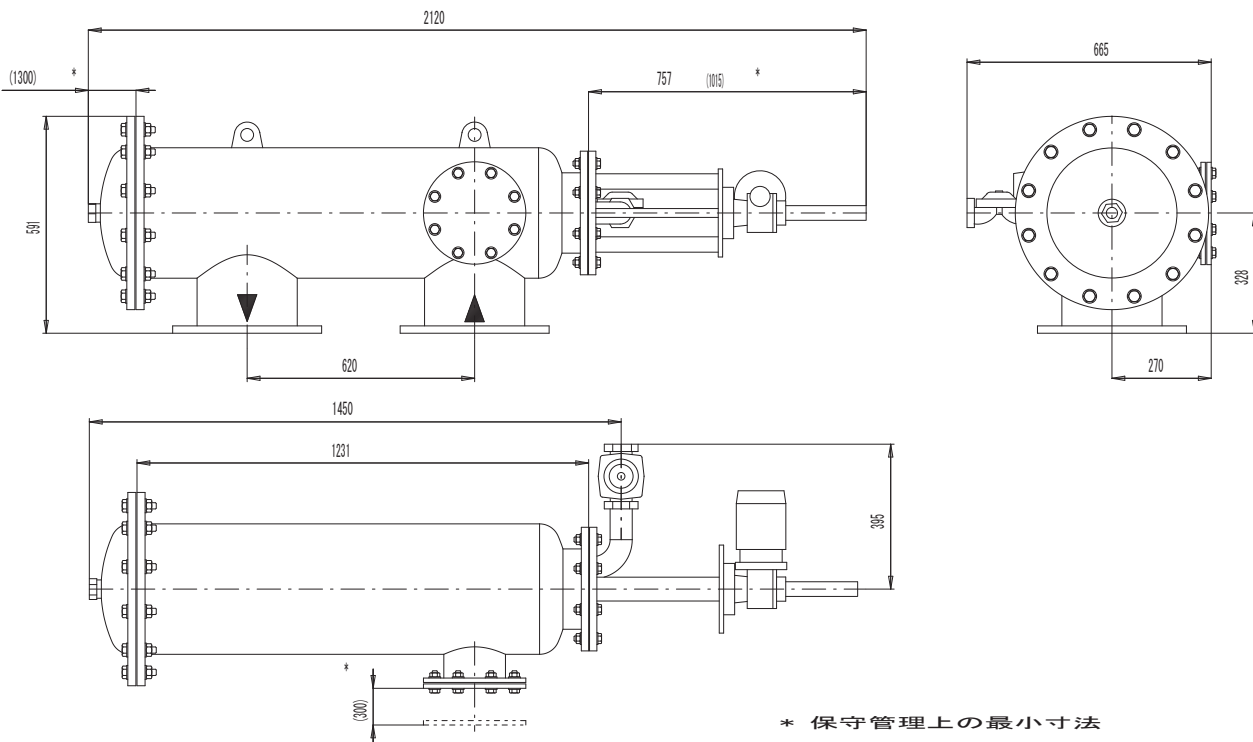

* 保守管理上の最小寸法

自動洗浄フィルター寸法図 250A SAF-6000 JIS-10K

CAT. NO. 03-3101-1100-3500

DRAWING NO. 09au920

DIMENSIONS IN MM

DRAWN BY: JANNA

APPRV: N.T

DATE: 18/04/00

SIGNED: