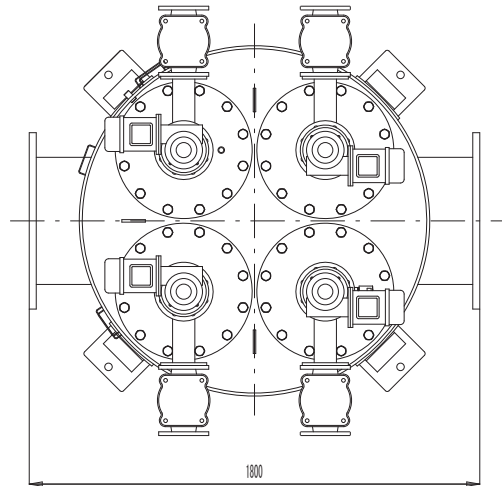

自動洗浄フィルター450A(18") MEGA EBS型

CAT. NO. 5181-1100-3500

DRAWING NO. 110e96

DIMENSIONS IN MM

DRAWN BY: JANNA

APPRV:

DATE: 05/09/01

SIGNED:

amiad

filtration systems

自動洗浄フィルター 500A(20") MEGA EBS型 JIS-10K

CAT. NO. 03-5201-1100-3500

DRAWING NO. 110F96

DIMENSIONS IN MM

DRAWN BY: JANNA

APPRV: