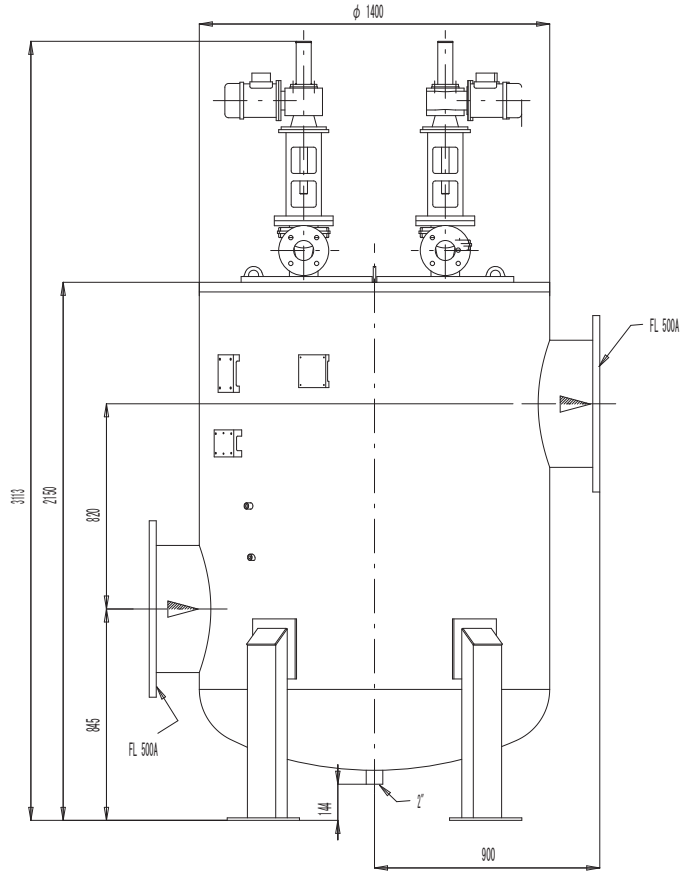

自動洗浄フィルター450A(18") MEGA EBS型

CAT. NO. 5181-1100-3500

DRAWING NO. 110e96

DIMENSIONS IN MM

DRAWN BY: JANNA

APPRV:

DATE: 05/09/01

SIGNED:

amiad

filtration systems

自動洗浄フィルター 500A(20") MEGA EBS型 JIS-10K

CAT. NO. 03-5201-1100-3500

DRAWING NO. 110F96

DIMENSIONS IN MM

DRAWN BY: JANNA

APPRV:

DATE: 11/09/01

SIGNED:

amiad  
filtration systems

自動洗浄フィルター 600A(24") MEGA EBS型 JIS-10K

CAT. NO. 03-5241-1100-3500

DRAWING NO. 110H96

DIMENSIONS IN MM

DRAWN BY: JANNA