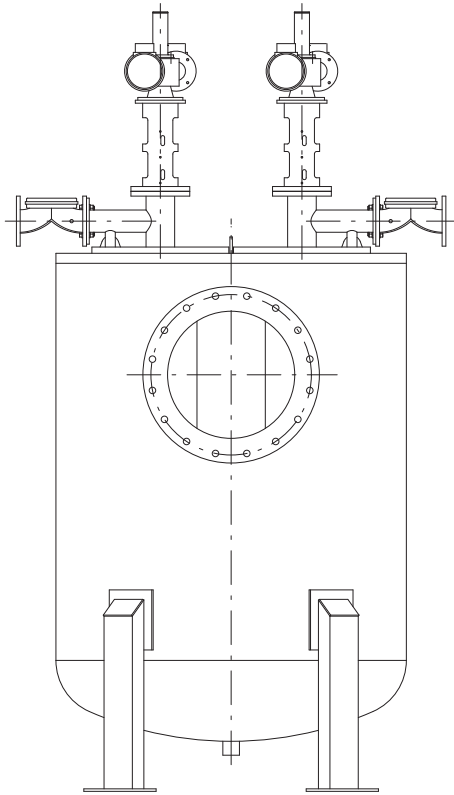

自動洗浄フィルター450A(18") MEGA EBS型

CAT. NO. 5181-1100-3500

DRAWING NO. 110e96

DIMENSIONS IN MM

DRAWN BY: JANNA

APPRV:

DATE: 05/09/01

SIGNED:

amiad

filtration systems

自動洗浄フィルター 500A(20") MEGA EBS型 JIS-10K

CAT. NO. 03-5201-1100-3500

DRAWING NO. 110F96

DIMENSIONS IN MM

DRAWN BY: JANNA

APPRV:

DATE: 11/09/01

SIGNED:

amiad  
filtration systems

自動洗浄フィルター 600A(24") MEGA EBS型 JIS-10K

CAT. NO. 03-5241-1100-3500

DRAWING NO. 110H96

DIMENSIONS IN MM

DRAWN BY: JANNA