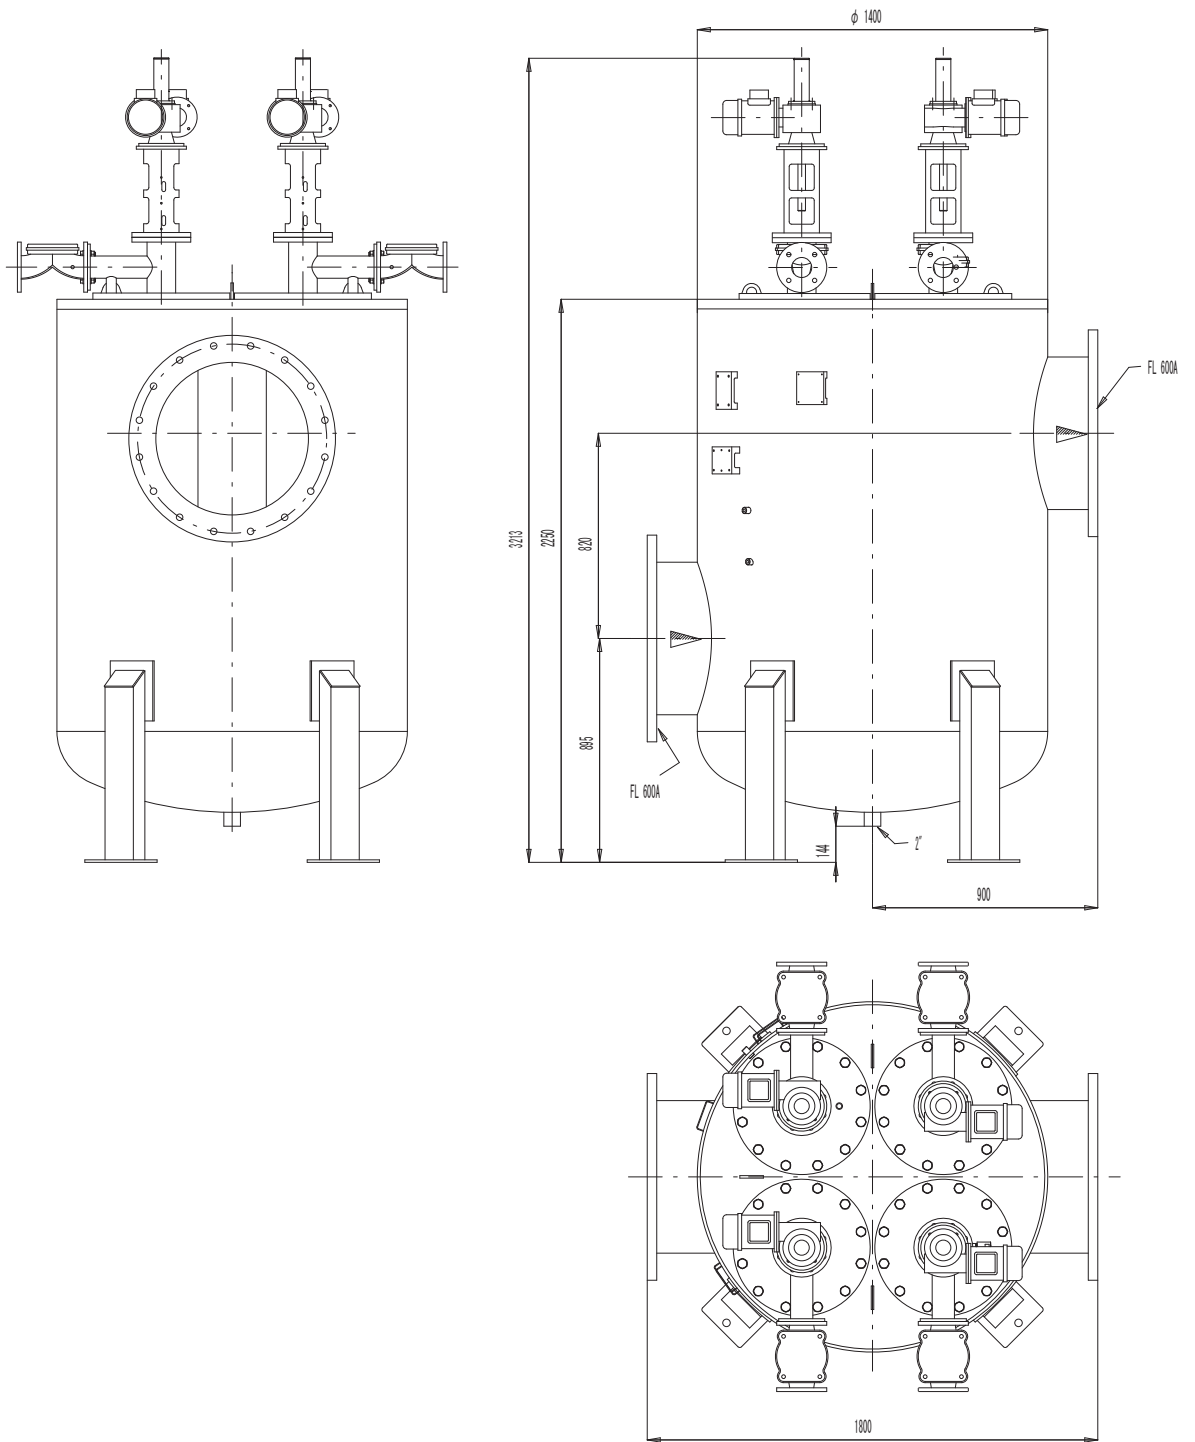

自動洗浄フィルター 600A(24") MEGA EBS型 JIS-10K

CAT. NO. 03-5241-1100-3500

DRAWING NO. 110H96

DIMENSIONS IN MM

DRAWN BY: JANNA

APPRV:

DATE: 11/09/01

SIGNED:

amiad

filtration systems